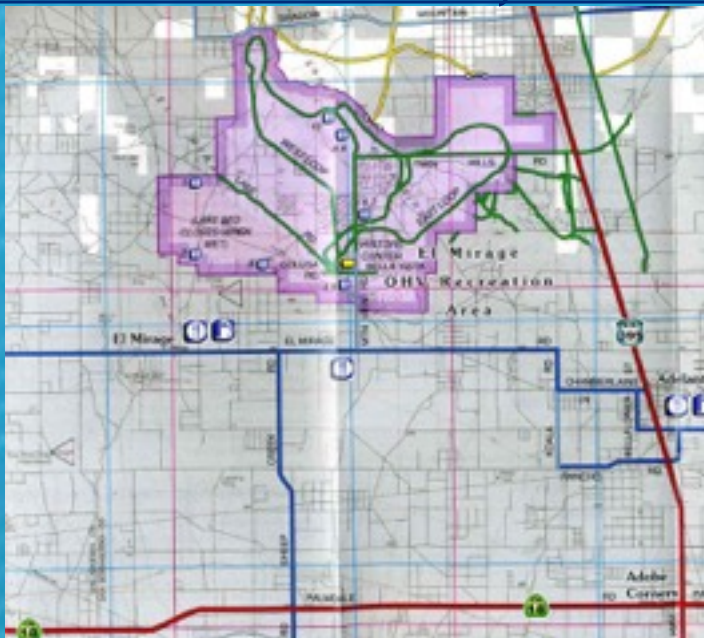

20th Annual

El Mirage Day

Presented by
Friends of El Mirage

Breakfast ★ T-Shirt ★ Raffle ★ Lunch

Saturday, May 6th

- * 7:00 am - Breakfast (Donations Appreciated)
- * 7:30 am - Sign Up
- * 8:00 am - Park Projects Begin
- * 12:30 pm - Lunch
- * 1:00 pm - Raffle & T-Shirt (T-Shirts are limited to first come first serve.)

20471 Mountain View Road, El Mirage CA 92301

DO NOT USE GOOGLE MAPS

FREE day in the park for participants.